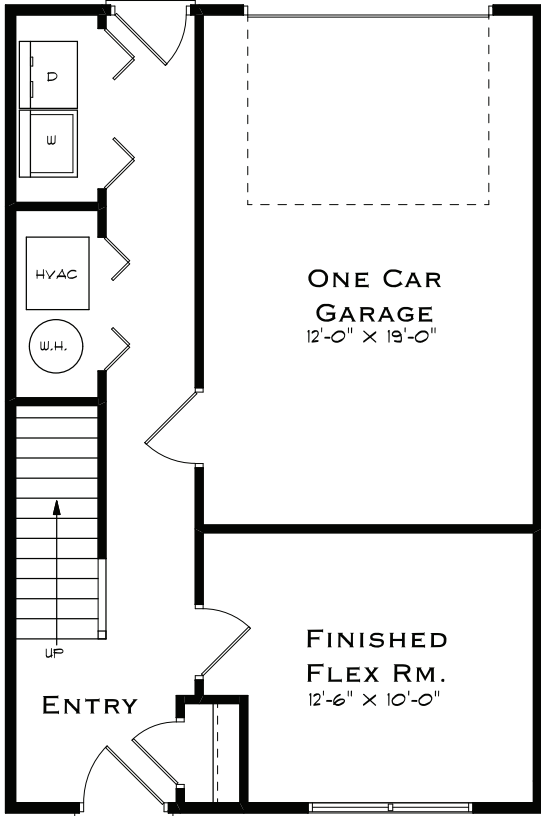

FIRST FLOOR

SECOND FLOOR