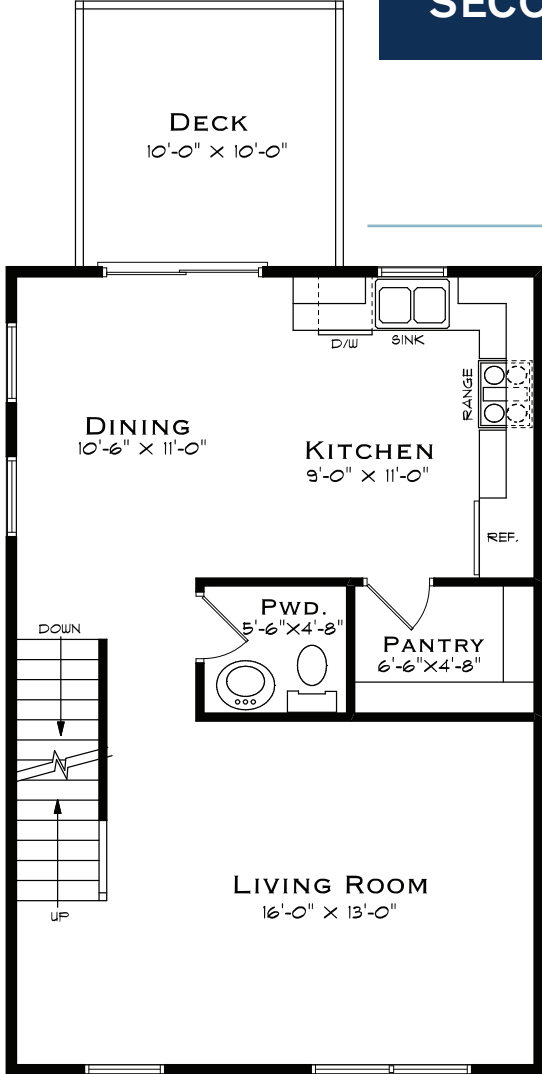

FIRST FLOOR

SECOND FLOOR