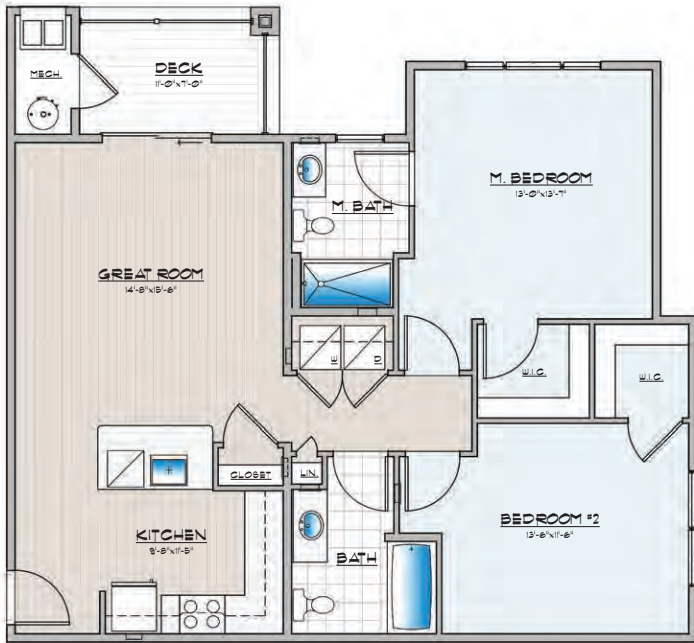

GPS LOCATION

2549 South George Street, York, PA 17403

STYLE

1-Story Apartments &
3-Story Townhomes

SQ. FT. (APPROX)

850-1370 (Apt)
1600 (Townhome)

PROPERTY

1-3 Beds/1-2 Baths &
4 Beds/2.5 Baths

**1 BEDROOM + DEN
UNIT B1 - 990 SF**

**2 BEDROOM
UNIT C - 1,130 SF**

**2 BEDROOM
UNIT C1 - 1,130 SF**

**2 BEDROOM + DEN
UNIT D - 1,360 SF**

**3 BEDROOM
UNIT E - 1,370 SF**

**3 BEDROOM
UNIT E1 - 1,370 SF**

FIRST FLOOR

SECOND FLOOR

THIRD FLOOR