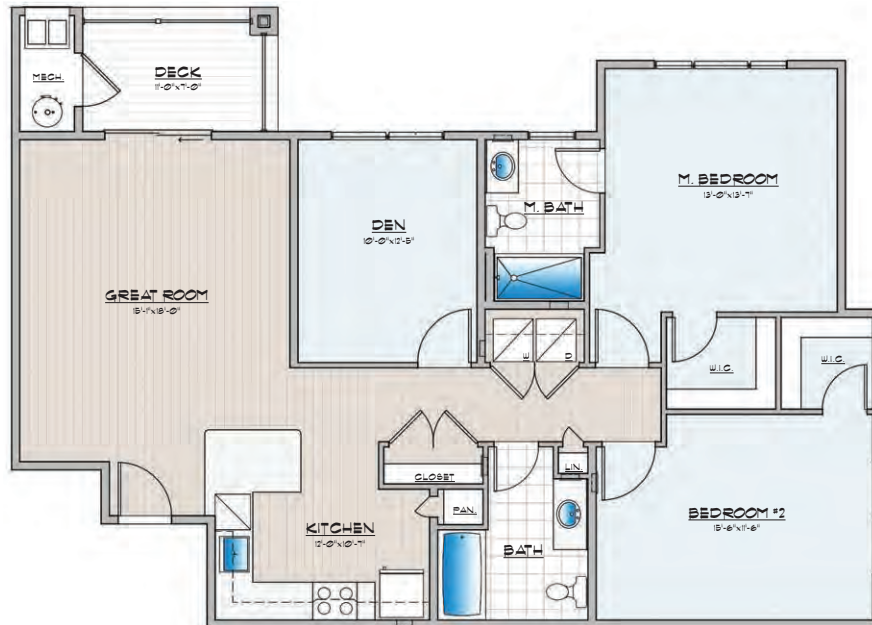

GPS LOCATION

2549 South George Street, York, PA 17403

STYLE

1-Story Apartments &
3-Story Townhomes

SQ. FT. (APPROX)

850-1370 (Apt)
1600 (Townhome)

PROPERTY

1-3 Beds/1-2 Baths &
4 Beds/2.5 Baths

**1 BEDROOM + DEN
UNIT B1 - 990 SF**

**2 BEDROOM
UNIT C - 1,130 SF**

**2 BEDROOM
UNIT C1 - 1,130 SF**

**2 BEDROOM + DEN
UNIT D - 1,360 SF**

**3 BEDROOM
UNIT E - 1,370 SF**

**3 BEDROOM
UNIT E1 - 1,370 SF**

FIRST FLOOR

SECOND FLOOR

THIRD FLOOR