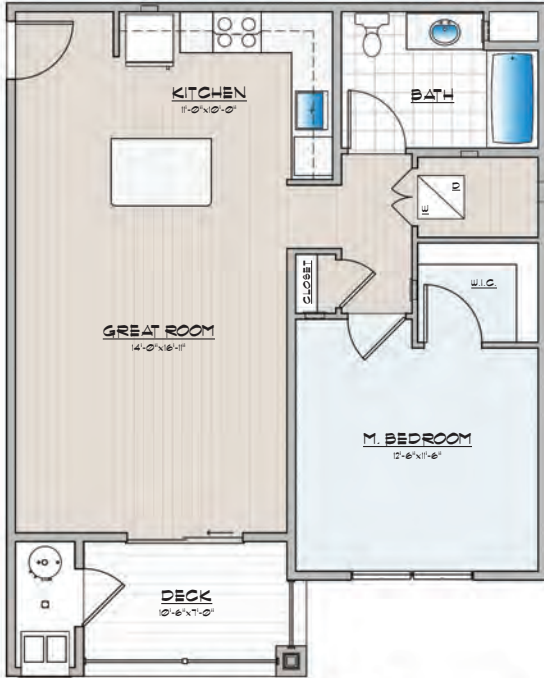

**1 BEDROOM
UNIT A - 850 SF**