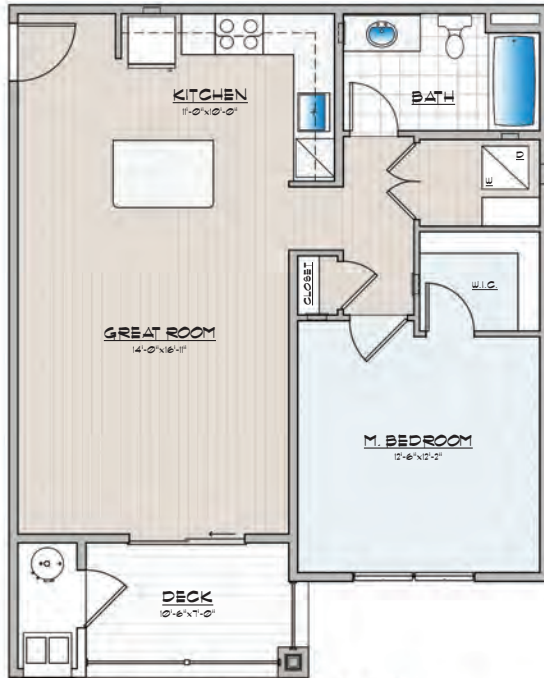

**1 BEDROOM
UNIT A1 - 850 SF**