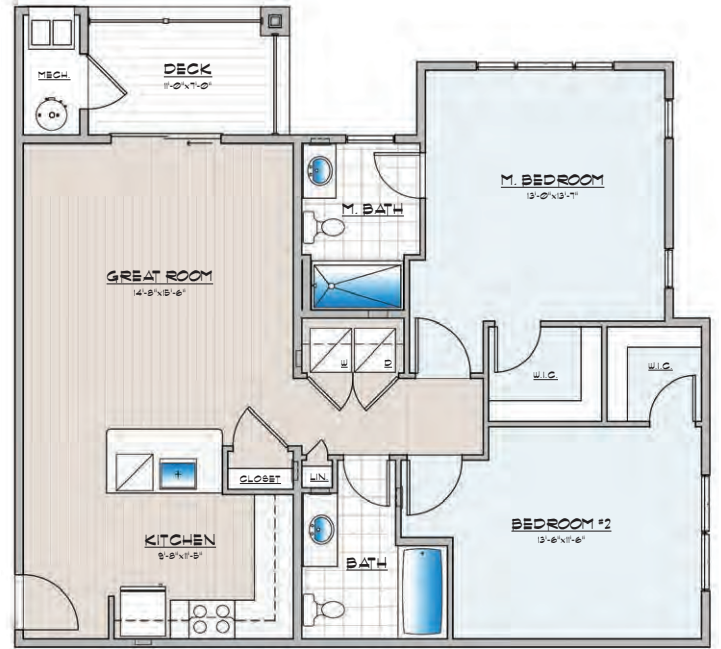

GPS LOCATION

2549 South George Street, York, PA 17403

STYLE

1-Story Apartments &
3-Story Townhomes

SQ. FT. (APPROX)

850-1370 (Apt)
1600 (Townhome)

PROPERTY

1-3 Beds/1-2 Baths &
4 Beds/2.5 Baths

**1 BEDROOM + DEN
UNIT B1 - 990 SF**

**2 BEDROOM
UNIT C - 1,130 SF**

**2 BEDROOM
UNIT C1 - 1,130 SF**

**2 BEDROOM + DEN
UNIT D - 1,360 SF**

**3 BEDROOM
UNIT E - 1,370 SF**

**3 BEDROOM
UNIT E1 - 1,370 SF**

FIRST FLOOR

SECOND FLOOR

THIRD FLOOR